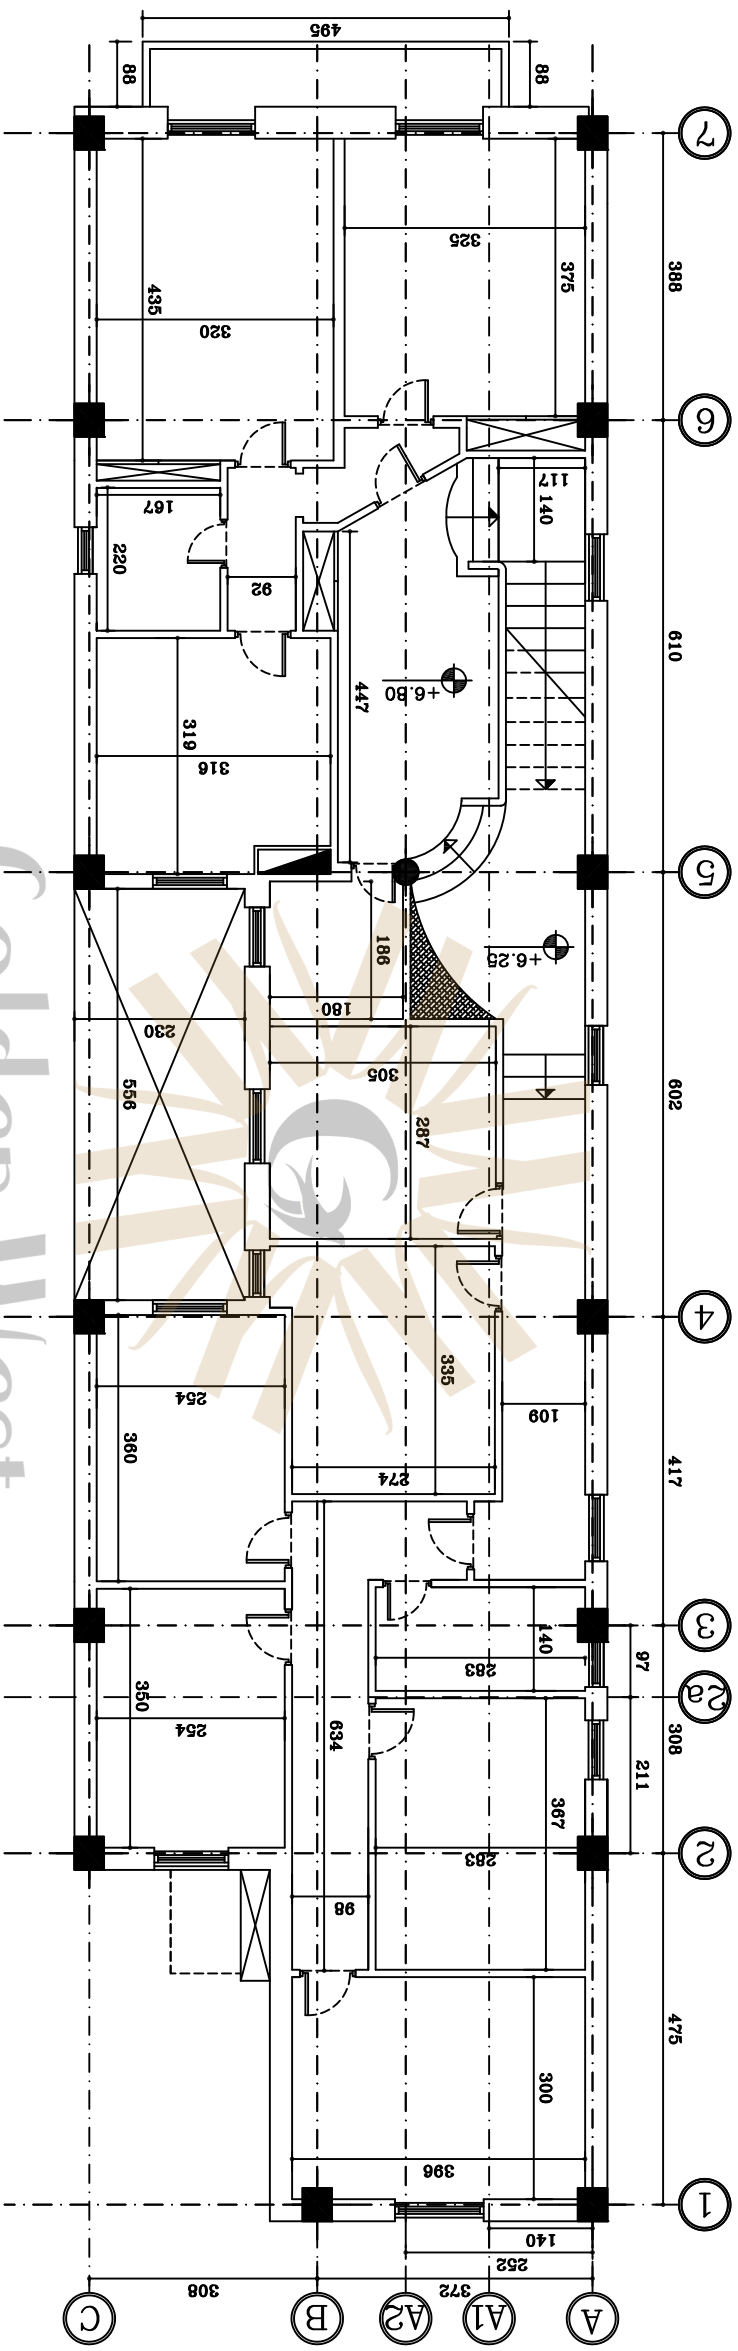

Scale : 1/100

Ground Floor

IREN ENGINEERING GROUP
Iren.En.Group@gmail.com

TITLE OF PROJECT	
CASA NOVA	

PROJECT'S OWNERS	
Wisdom Strategy Ida	

DETAILS	
Scale : 1/100	1st Floor

Golden West

IREN ENGINEERING GROUP
Iren.En.Group@gmail.com

TITLE OF PROJECT

Cosra Nova

PROJECT'S OWNERS

Wisdom Strategy Ida

DETAILS

Scale : 1/100

2nd Floor

IREN ENGINEERING GROUP
Iren.En.Group@gmail.com

Scale : 1/100

The main view of the building