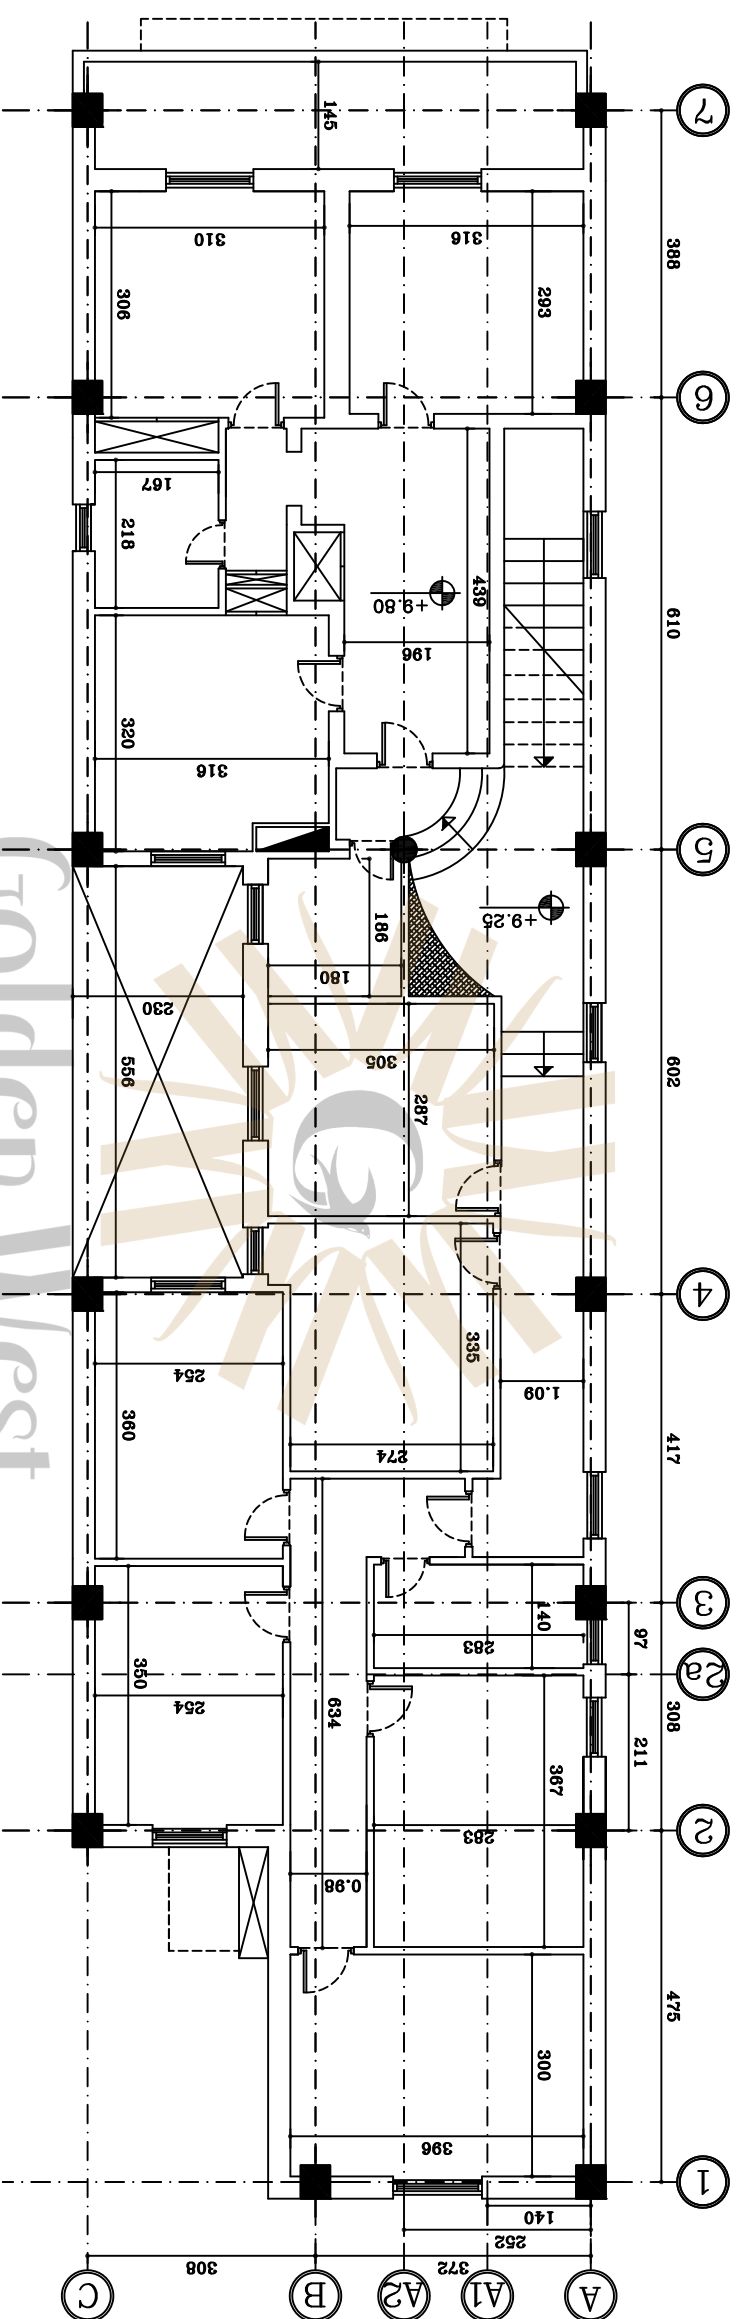

TITLE OF PROJECT

Cosra Nova

PROJECT'S OWNERS

Wisdom Strategy Ida

DETAILS

Scale : 1/100

2nd Floor

IREN ENGINEERING GROUP
Iren.En.Group@gmail.com

Scale : 1/100

The main view of the building